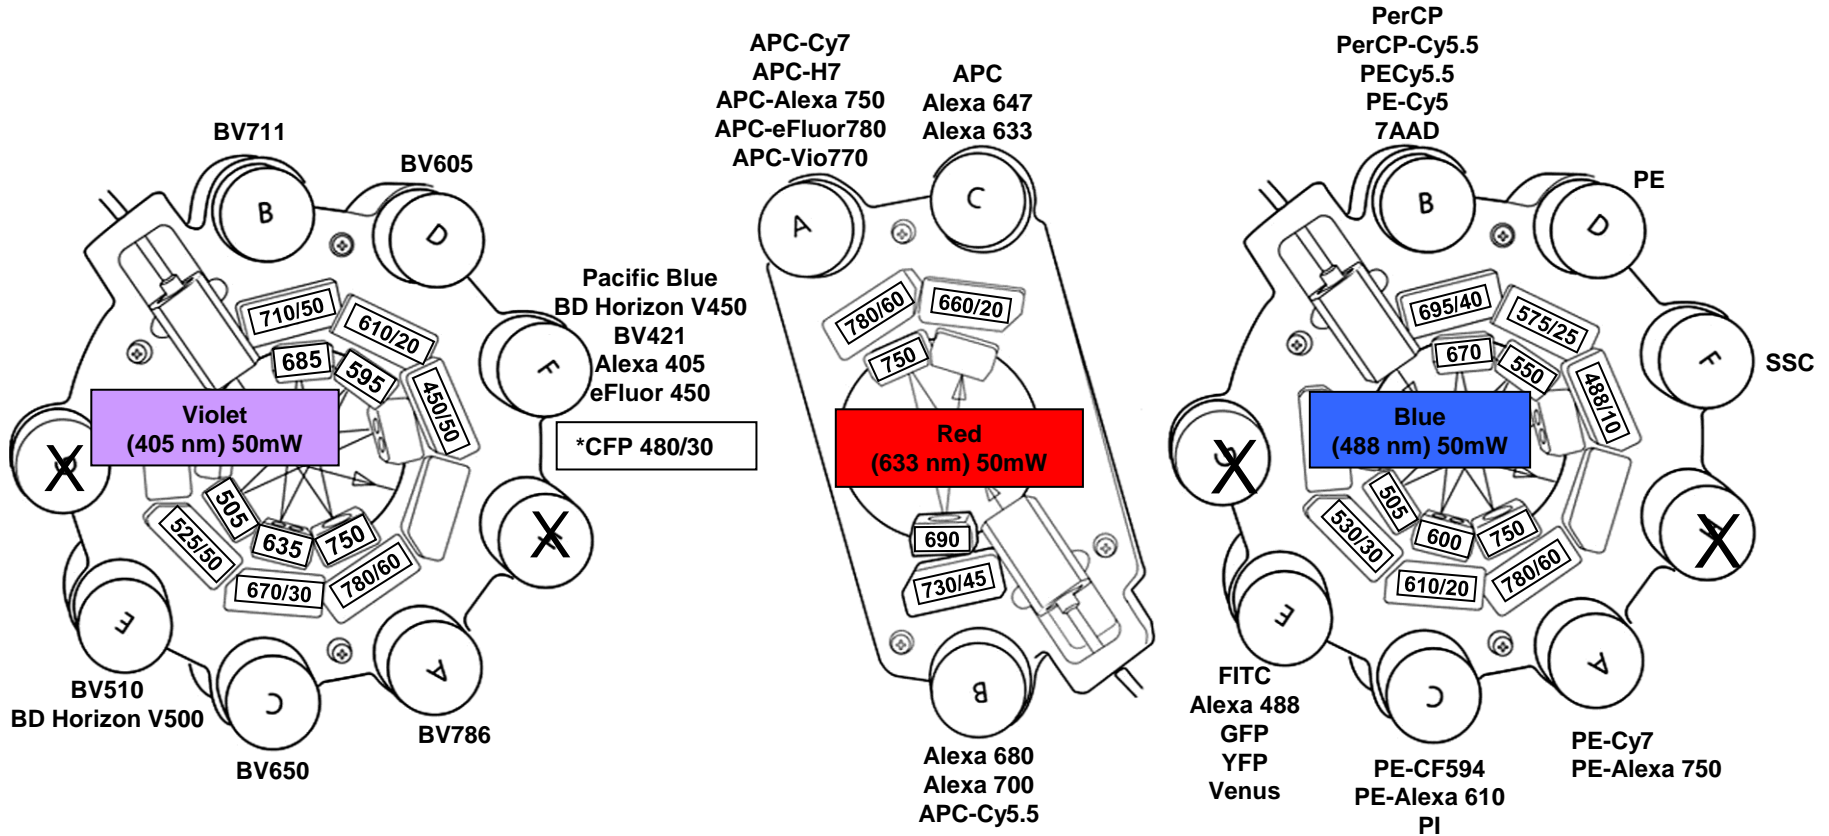

# Fortessa 1 Configuration

Note: There may be other compatible fluorophores that are not listed here.

\*Denotes filter change