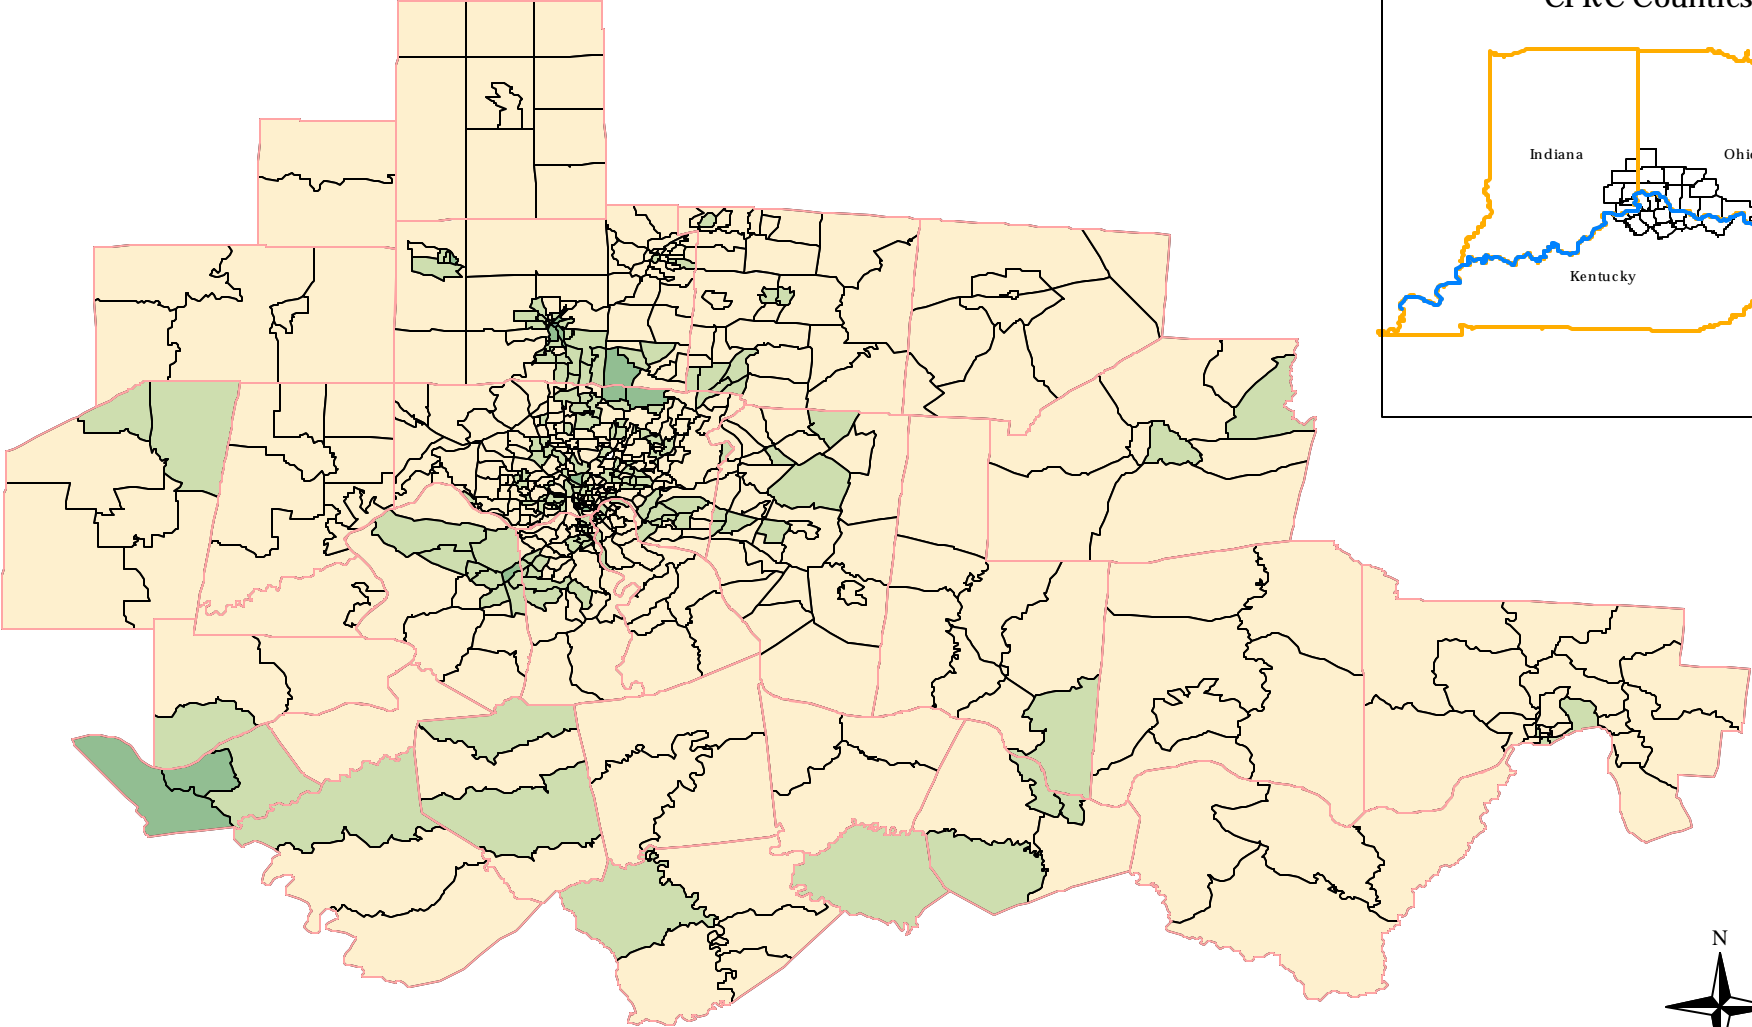

# Percent of Hispanic Children by Census Tracts in CPRC Counties, 2000

County Boundary  
Percent of Hispanic Children

0 - 1.5
1.5 - 4.8
4.8 - 12.7
12.7 - 27.1