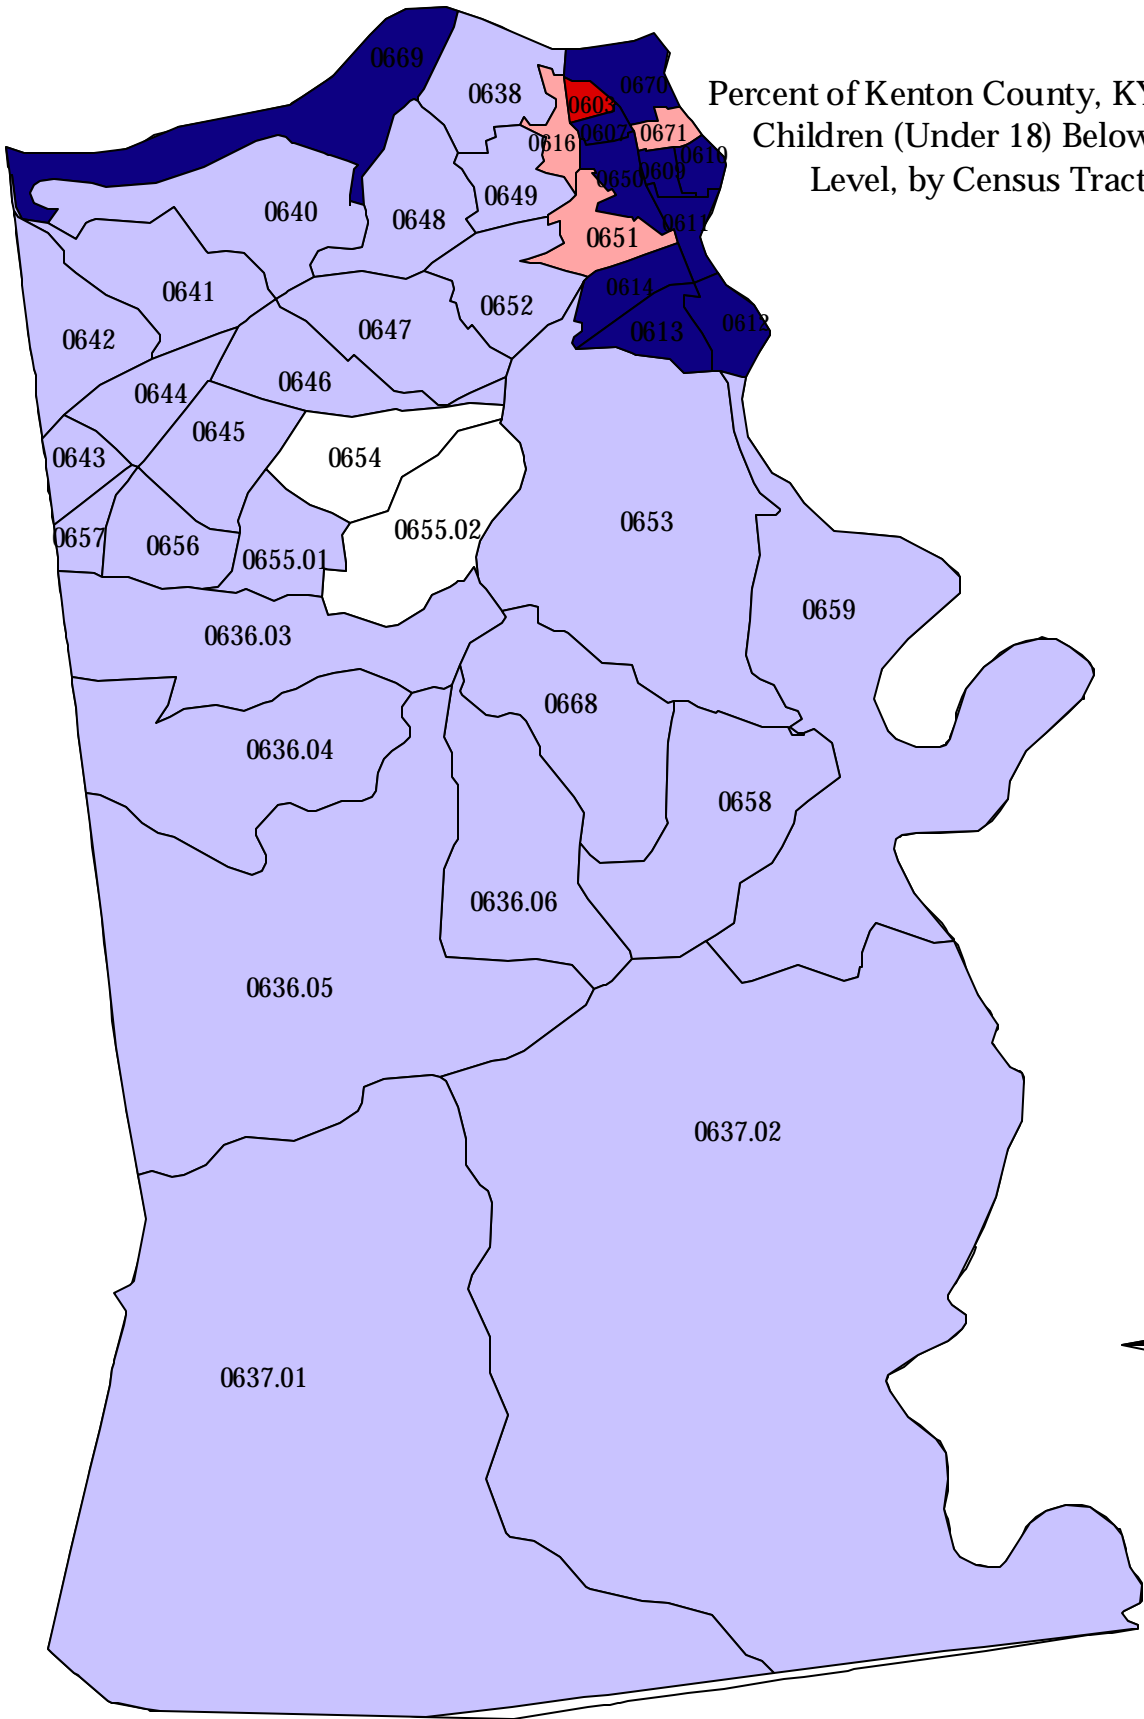

Percent of Kenton County, KY Non-Black Children (Under 18) Below Poverty Level, by Census Tract, 2000

Percent of Non-Black Children Below Poverty Level

Source: U.S. Census 2000