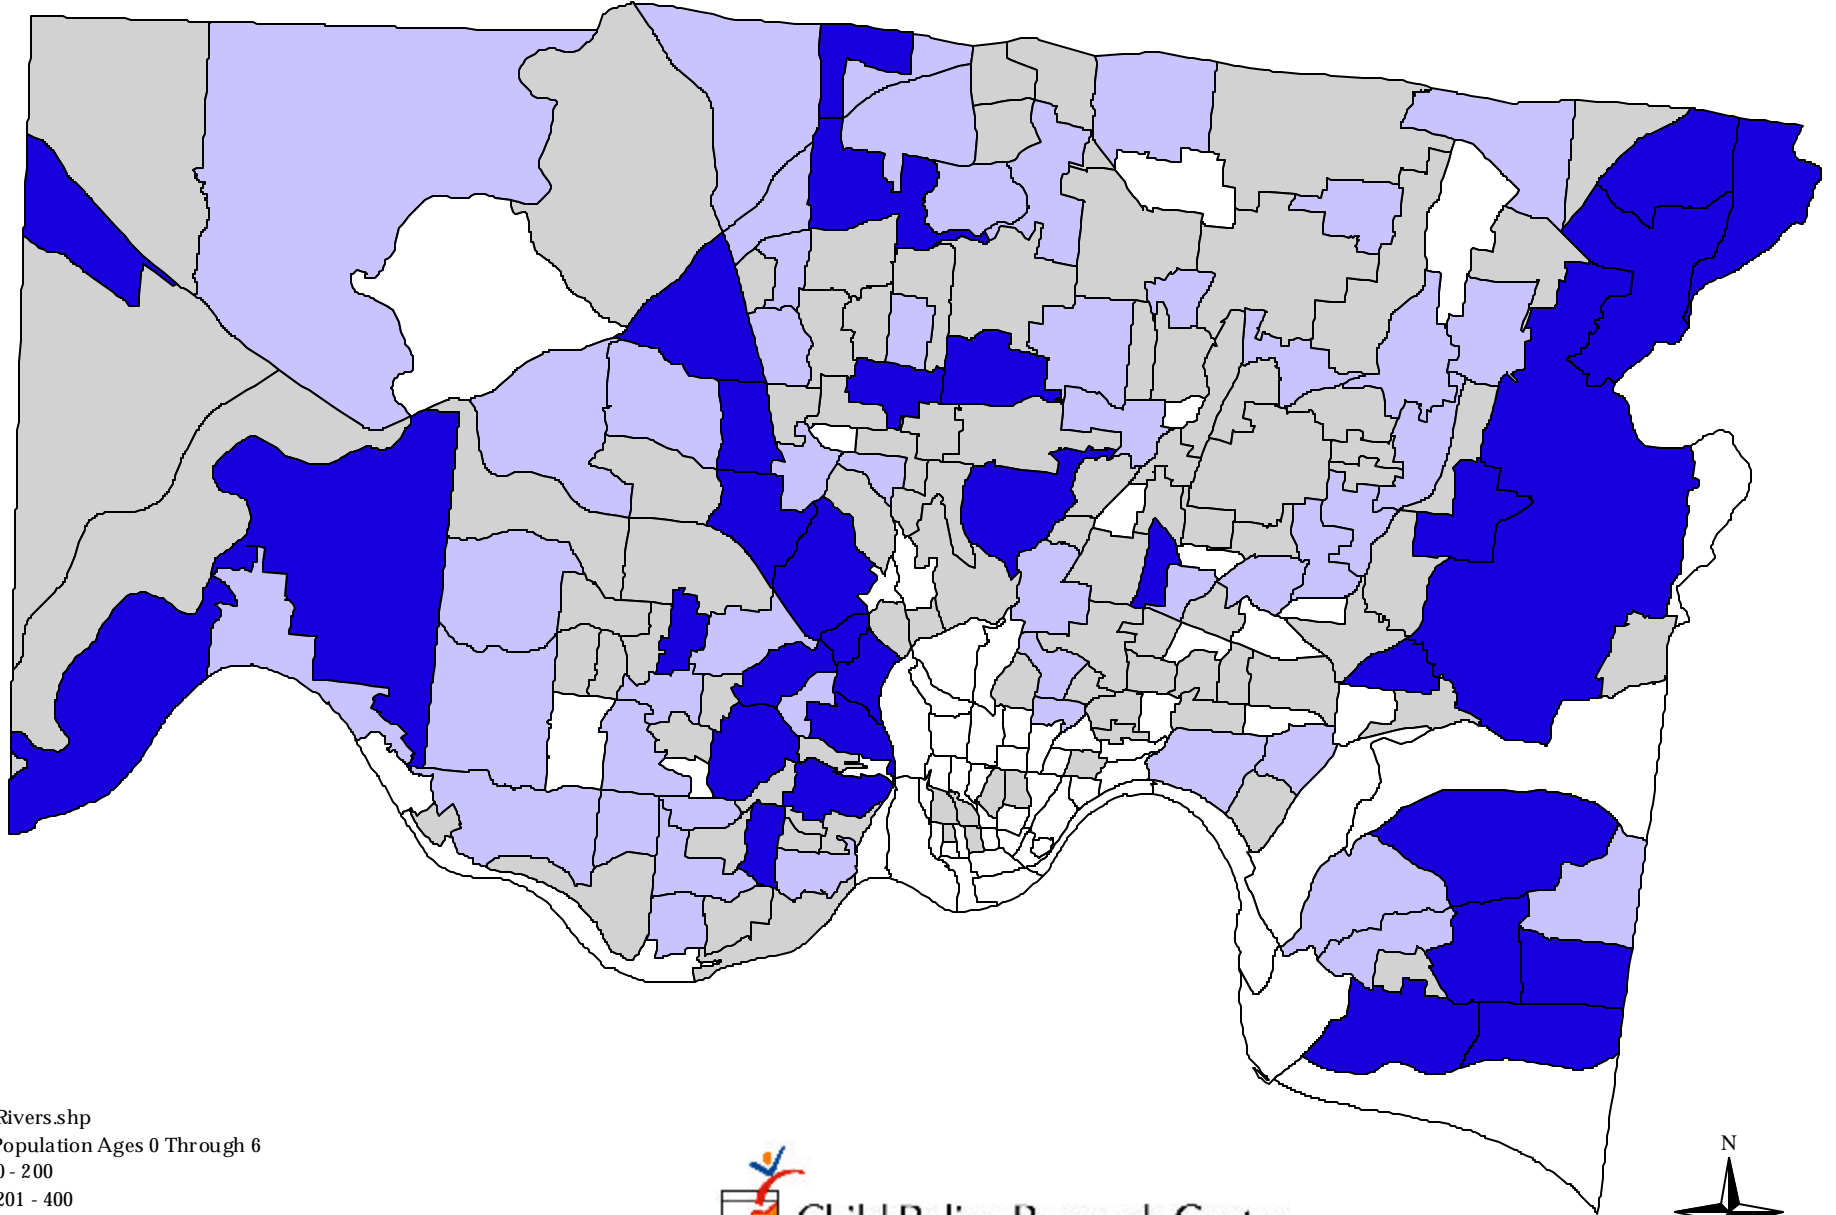

Child Population Ages 0 - 6 By Census Tract, Hamilton County, OH

Rivers.shp
Child Population Ages 0 Through 6

0 - 200
201 - 400
401 - 600
> 600

 Child Policy Research Center

Source: 2000 U. S. Census