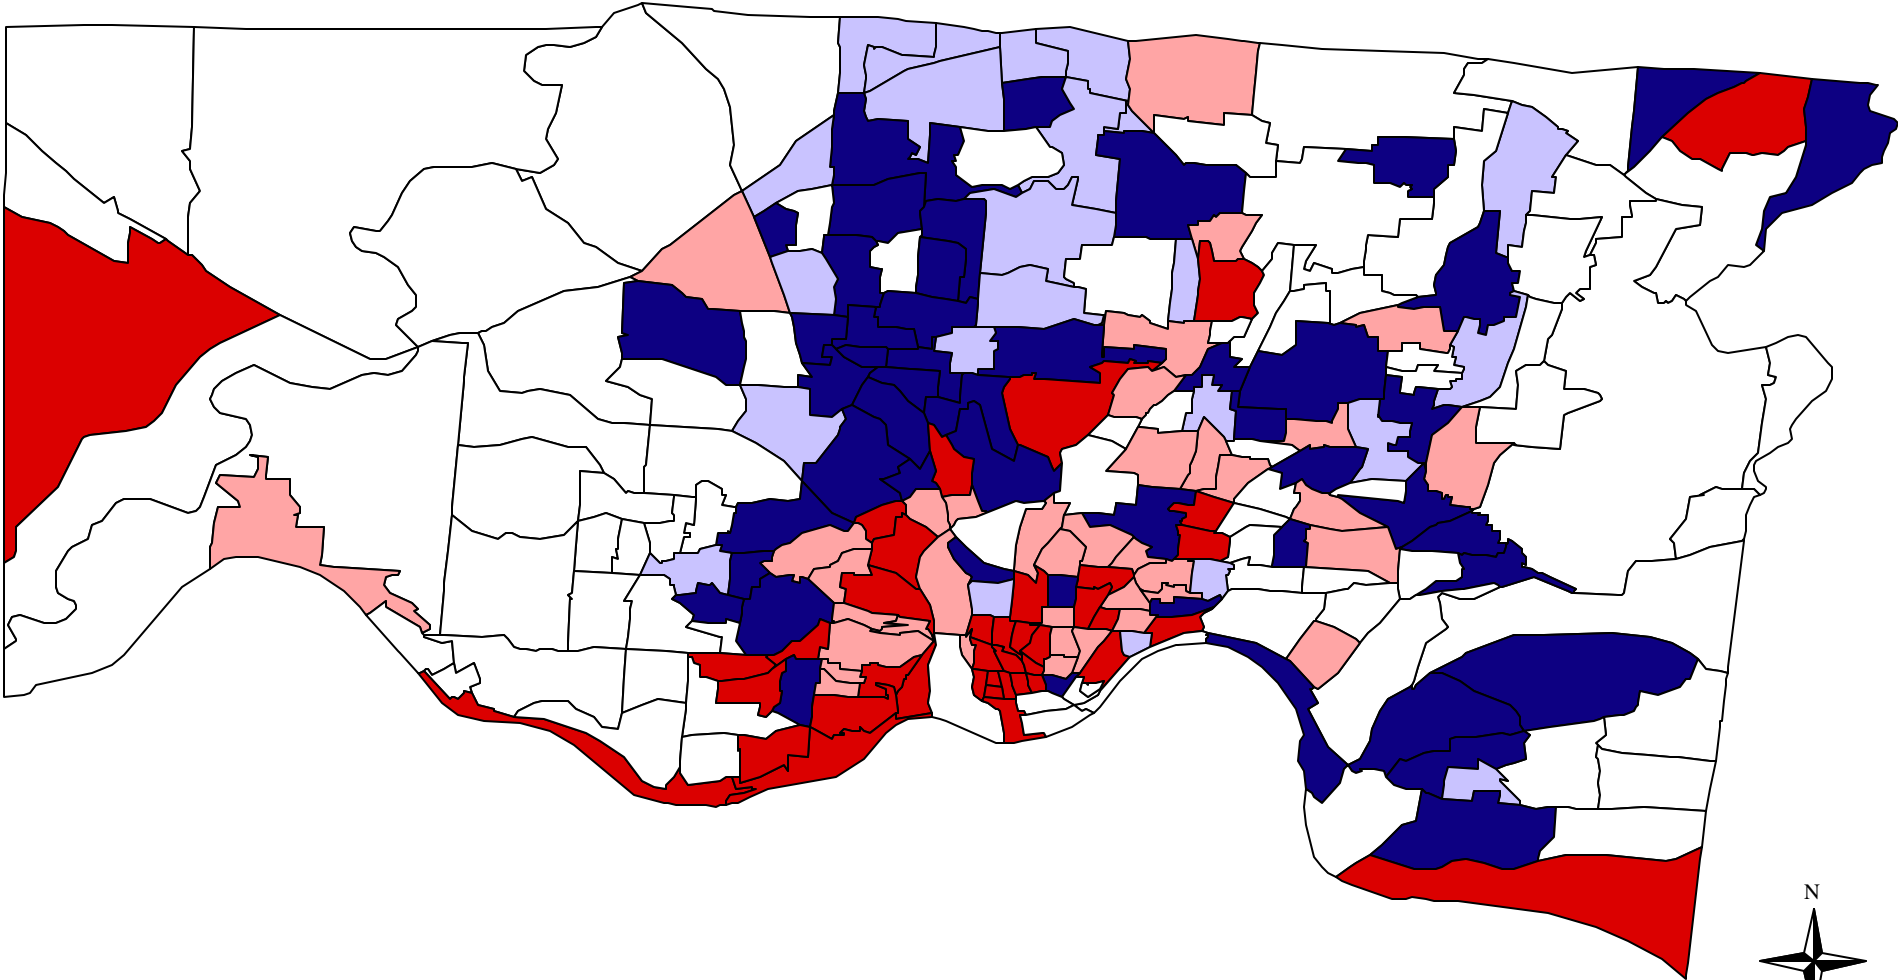

Percent of Hamilton County, OH African American Children (Under 18) Below Poverty Level, By Census Tract, 2000

Percent of Black Children Below Poverty Level.

White	0
Light Blue	1 - 15
Dark Blue	16 - 35
Light Red	36 - 50
Dark Red	51 - 100