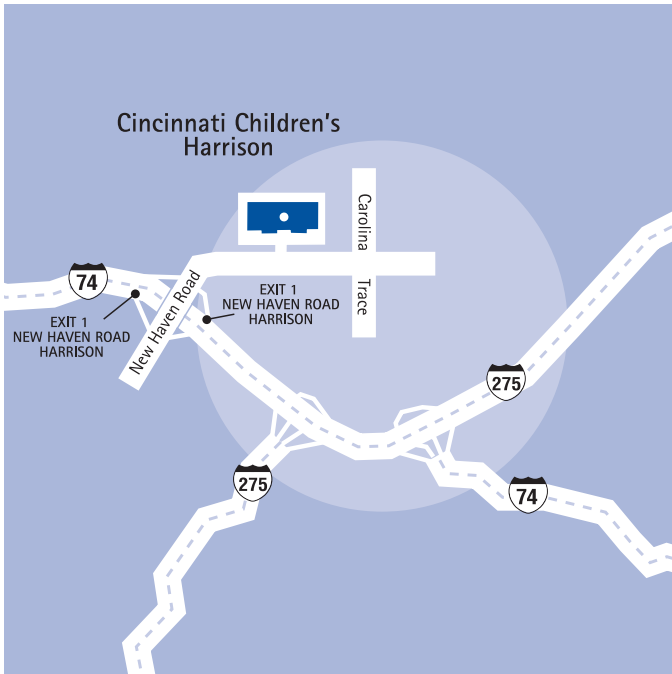

Cincinnati Children's Harrison

10450 New Haven Road
(Off I-74)
Harrison, OH 45030
513-636-6500

DRIVING DIRECTIONS

From the East

Take **I-74 West** to **Exit 1, New Haven Road / Harrison**.

Turn Right onto **New Haven Road**.

Drive approximately 0.5 mile.

We are on the **Left**.

From the West

Take **I-74 East** to **Exit 1, New Haven Road / Harrison**.

Turn Left onto **New Haven Road**.

Drive approximately 0.5 mile.

We are on the **Left**.

From the North

Take **I-275 West** to **I-74**.

Take **I-74 West** to **Exit 1, New Haven Road / Harrison**.

Turn Right onto **New Haven Road**.

Drive approximately 0.5 mile.

We are on the **Left**.

From the South

Take **I-275 North** to **I-74**.

Take **I-74 West** to **Exit 1, New Haven Road / Harrison**.

Turn Right onto **New Haven Road**.

Drive approximately 0.5 mile.

We are on the **Left**.