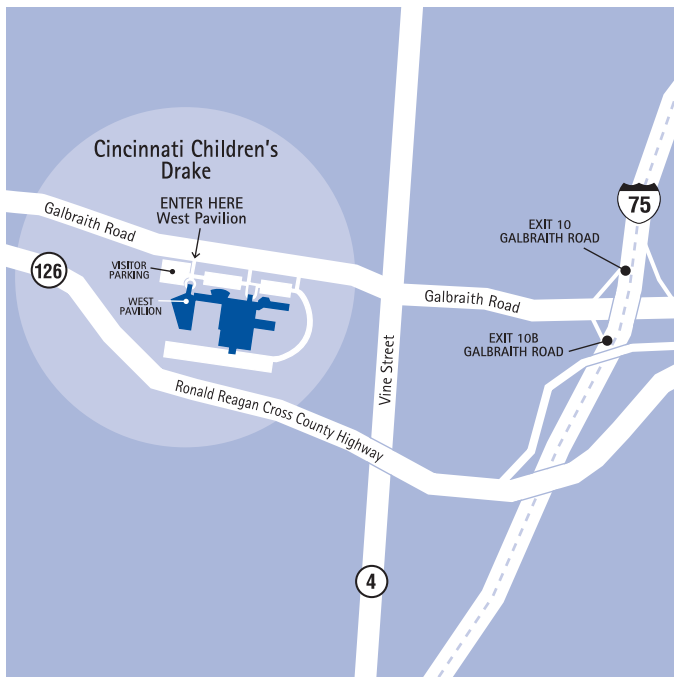

Cincinnati Children's Drake

151 West Galbraith Road
Cincinnati, OH 45216-1096
513-636-4300

DRIVING DIRECTIONS

From the West

Travel **East** on **Ronald Reagan Cross County Hwy/OH-126**.

Take the **Galbraith Road Exit**.

Turn Left onto **West Galbraith Road**.

Travel approximately 1.5 miles.

We are on your **Right**.

From the East

Travel **West** on **Ronald Reagan Cross County Hwy/OH-126**.

Take the **Galbraith Road Exit** toward **Reading Road (US-42)/(I-75 North)**.

Travel approximately 1.5 miles.

We are on your **Left**.

From the North

Travel **South** on **I-75**.

Take the **Galbraith Road Exit 10**.

Turn Right onto **West Galbraith Road**.

Travel approximately 1 mile.

We are on the **Right** (immediately after Aquatic Center).