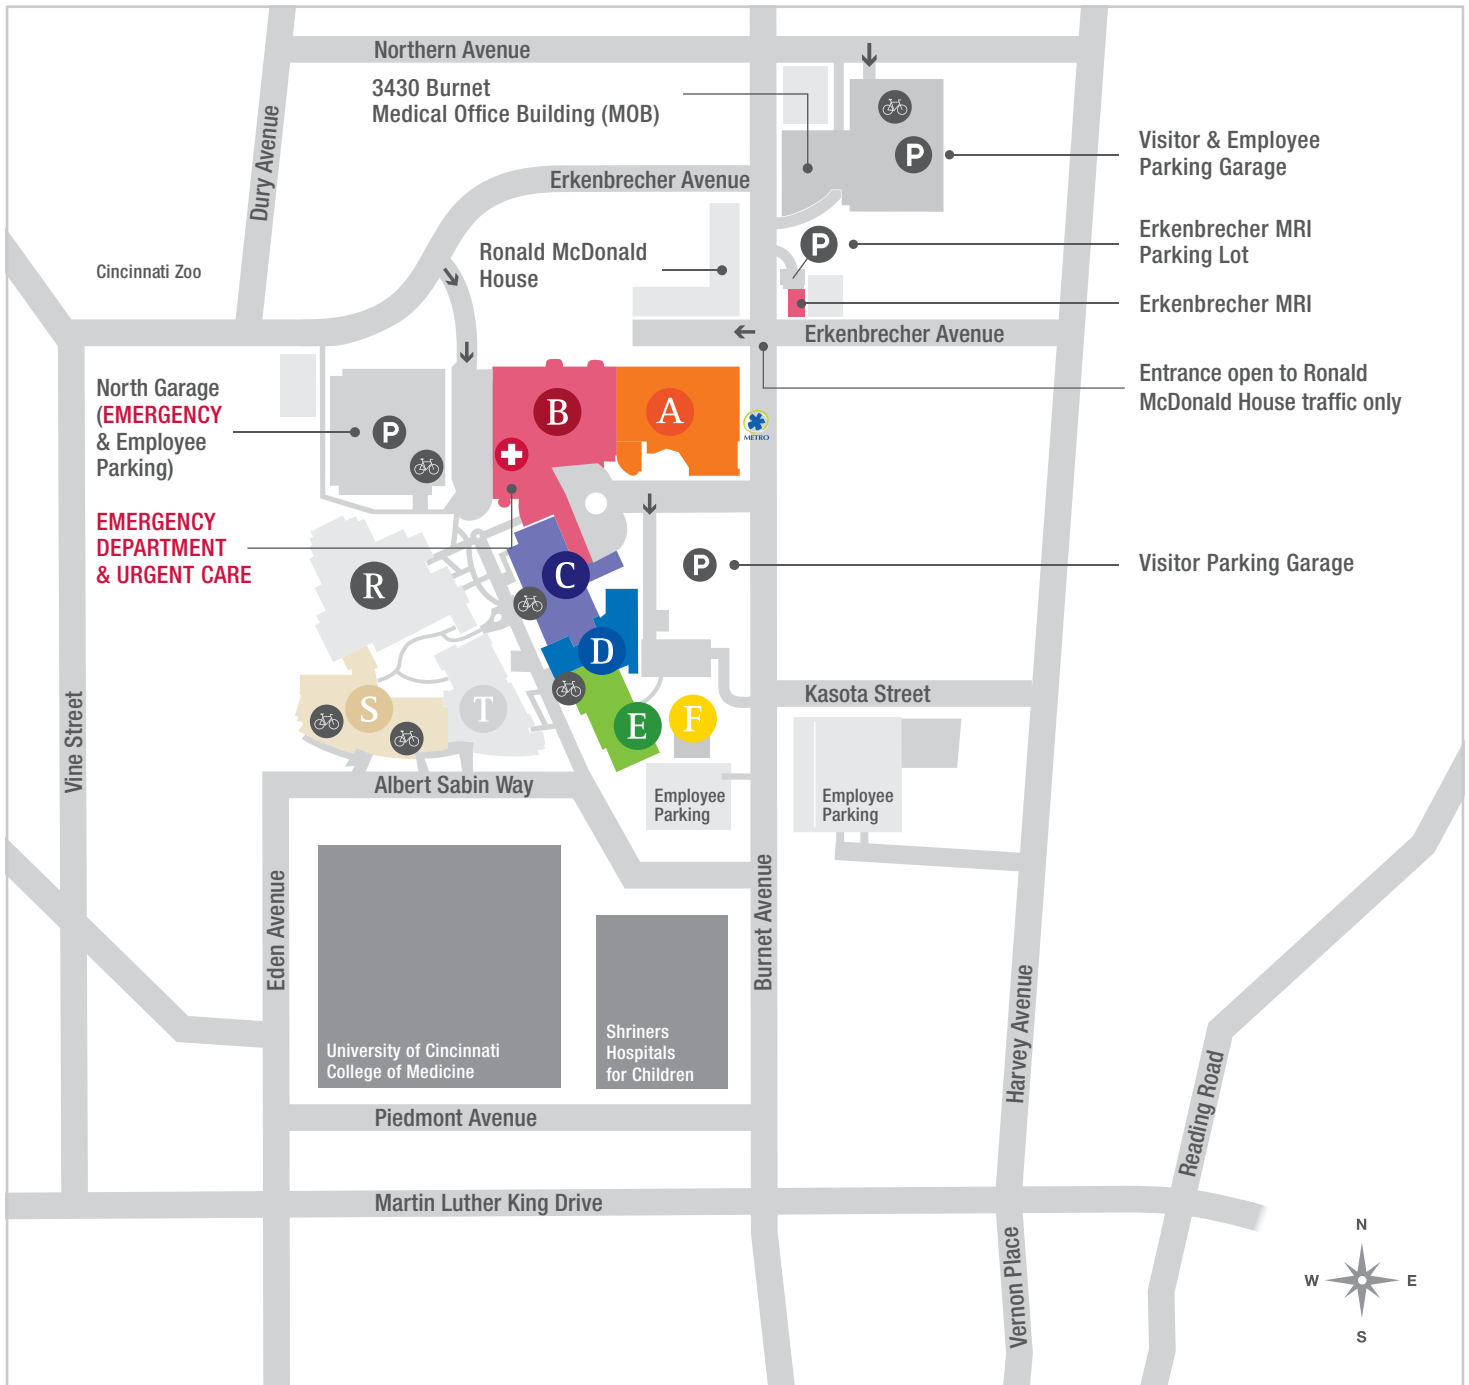

Burnet Campus Redirected ED Entrance (effective 9/22)

3333 Burnet Avenue, Cincinnati, Ohio 45229

- A Location Name
- + Emergency Department
- P Parking
- 🚲 Bicycle Racks
- M Metro Bus Stop
- ➔ Parking Entrances