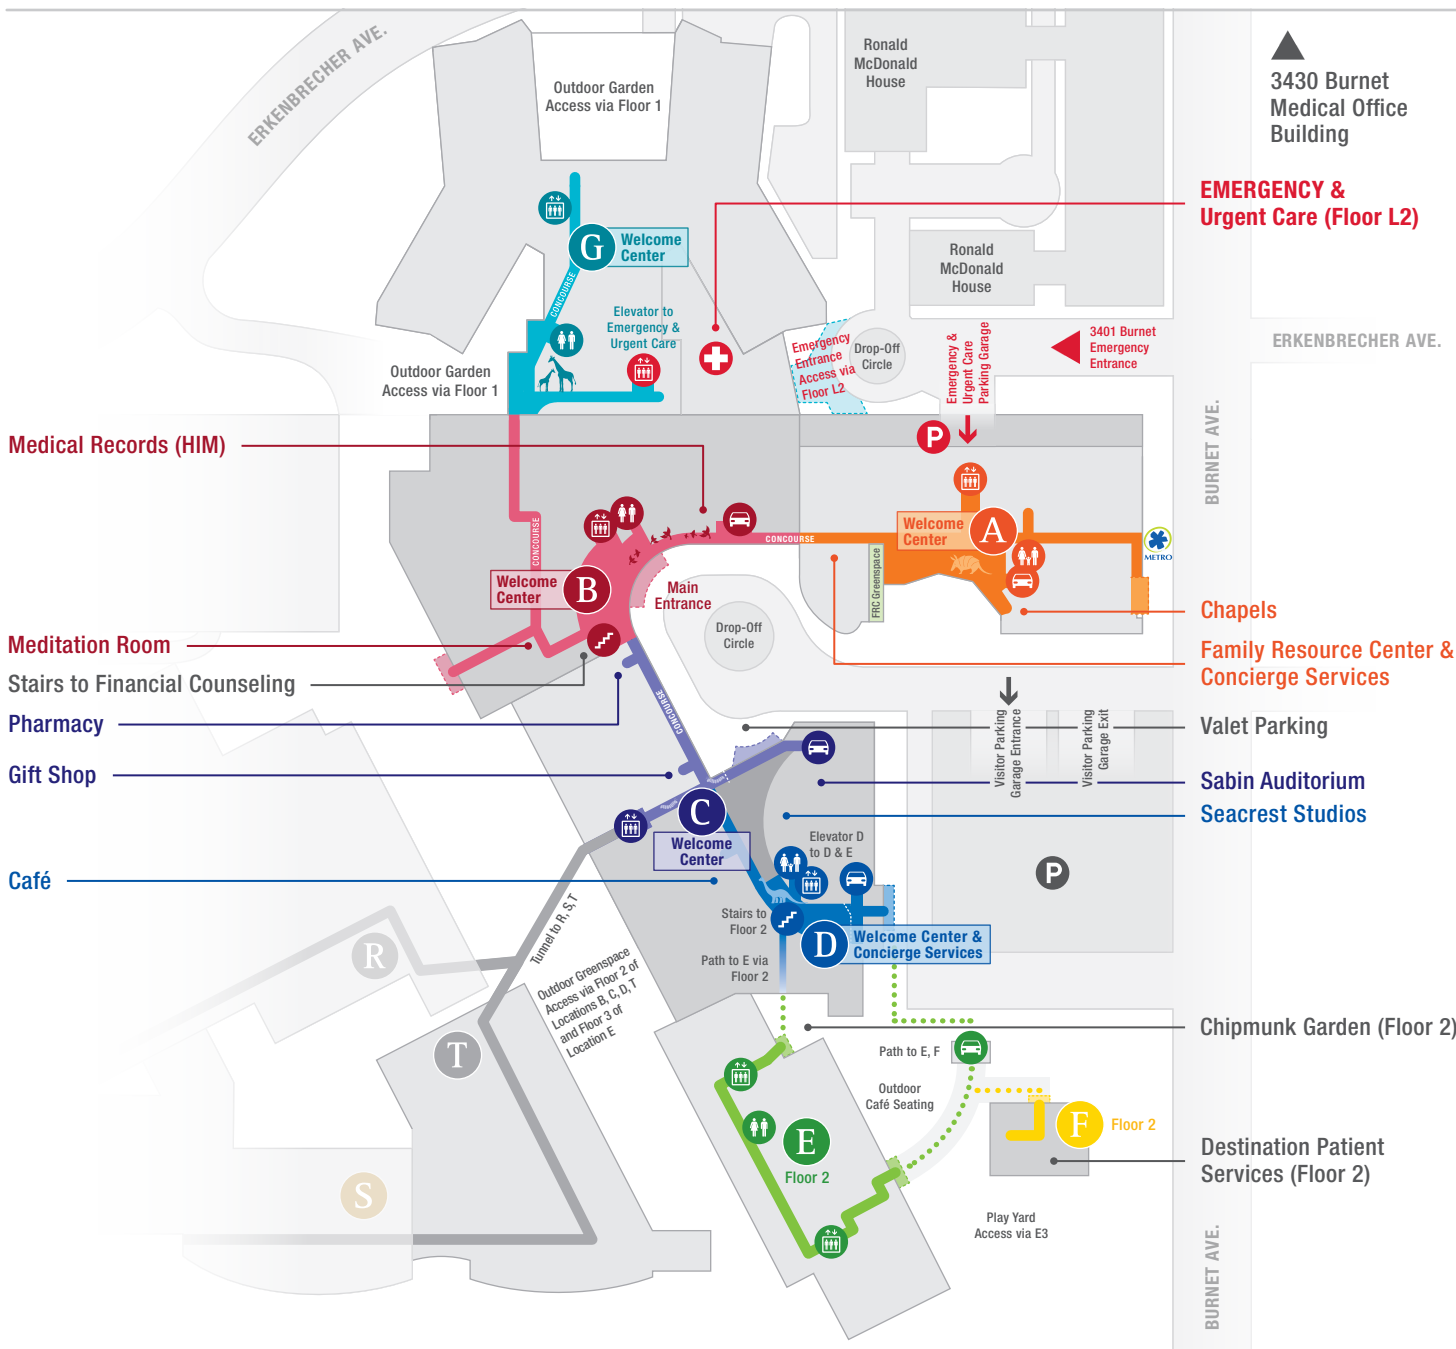

Burnet Campus Concourse

Access to Parking Garage	Emergency Department	Restrooms	Stairs
Building Elevators	Metro Bus Stop	Restrooms (Family)	Parking Garage
Location A (Armadillo)	Location B (Bird)	Location C (Caterpillar)	Location D (Dinosaur)
Location E	Location F	Location G (Giraffe)	